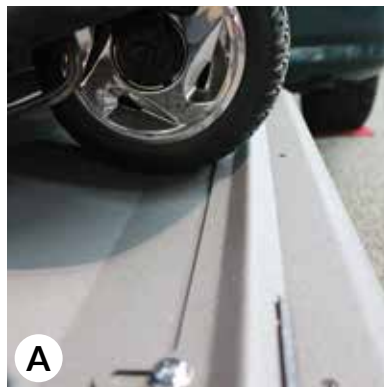

OPTIONS

- **Wheel Chock Kit (A)**
  Required for FWD/RWD powerchairs
- **Back-Off Device (B)**
  Removes back of mobility device to fit small openings
- **Belt Kit (C)**
  Two retractable securement straps (required in some vehicles)